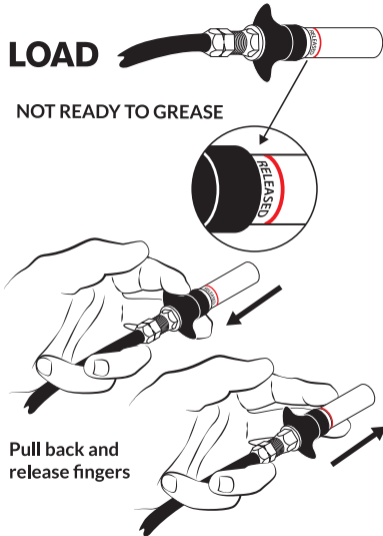

# KY+ LOAD & LUBE SAFETY GREASE COUPLER INSTRUCTIONS

**LOAD**

NOT READY TO GREASE

**LUBE**

READY TO USE

**RELEASE**

Pull back and release fingers

**PULL**