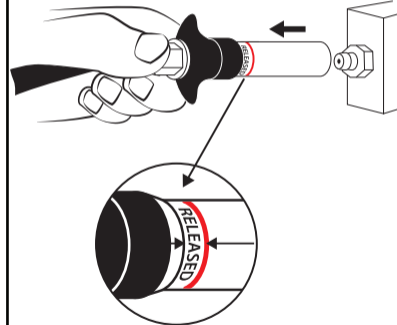

# KY+ LOAD & LUBE SAFETY GREASE COUPLER INSTRUCTIONS

**LOAD**

NOT READY TO GREASE

**LUBE**

READY TO USE

**RELEASE**

Pull back and release fingers

**PULL**