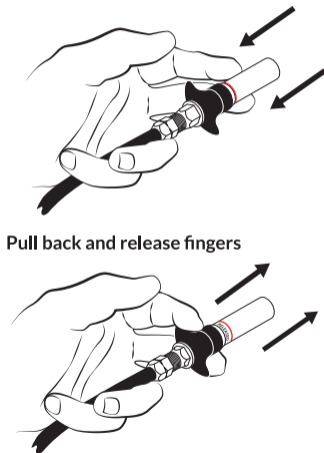

# KY+ LOAD & LUBE SAFETY GREASE COUPLER INSTRUCTIONS

**LOAD**

NOT READY TO GREASE

**LUBE**

READY TO USE

**RELEASE**

Pull back and release fingers

**PULL**